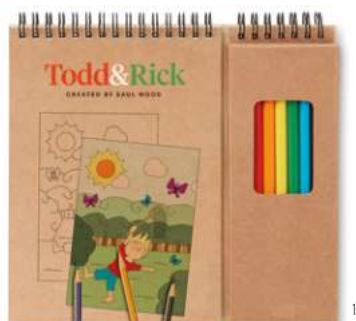

Colopad MO8769

Colouring set with 24 pages 6 of which have pictures to colour in and 18 blank pages. Includes 8 colouring pencils.
Size 21,5x18,5x1 cm **Print technique** Screen printing