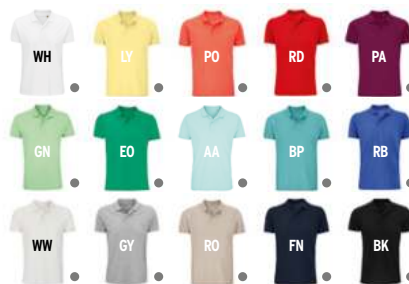

S / M / L / XL / XXL / 3XL / 4XL* / 5XL*