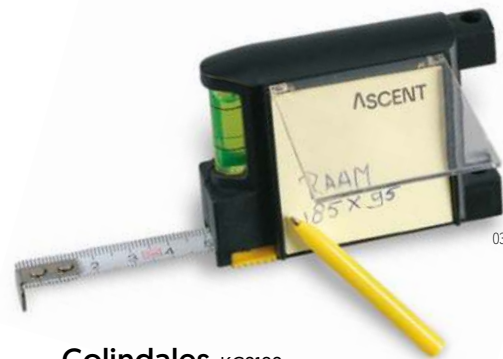

Colindales KC2182

2 m measuring tape. Includes a memo pad, ball pen and spirit level. **Size** 8x6x3 cm **Print technique** Pad printing

Cinta MO2533 ●

3M multifunctional measuring tape in ABS with bamboo detail, including spirit level and screwdrivers set with 5 bits. **Size** 9,6x6,3x2,3 cm **Print technique** Pad printing,L,DL,D01