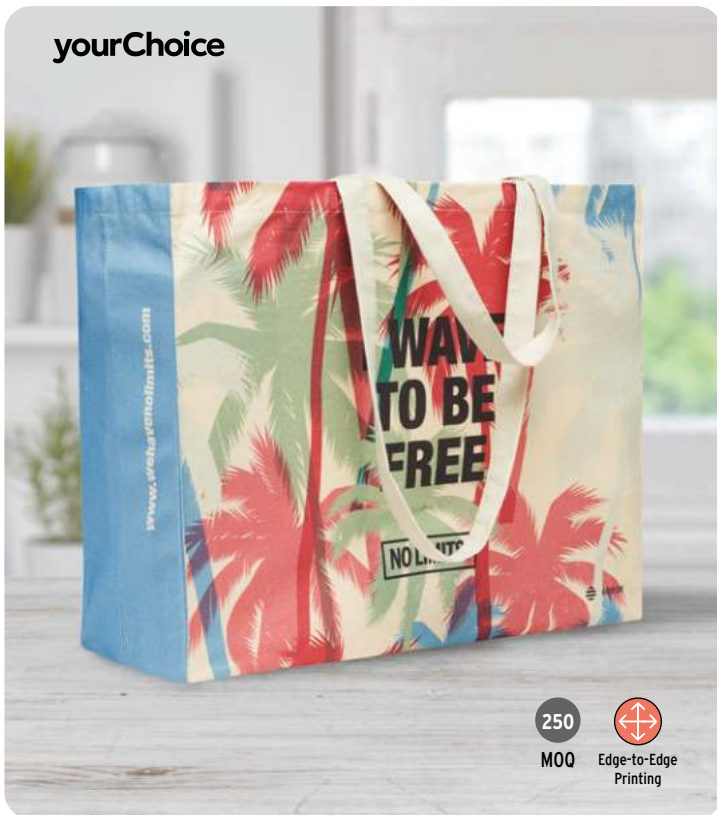

yourChoice

Allover Screen printed