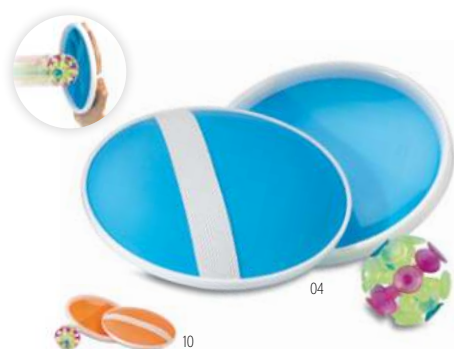

Catch&Play IT3852

Ball catch game including one suction ball and a pair of suction ball holders. **Size** Ø15x2 cm
Print technique Pad printing,DL