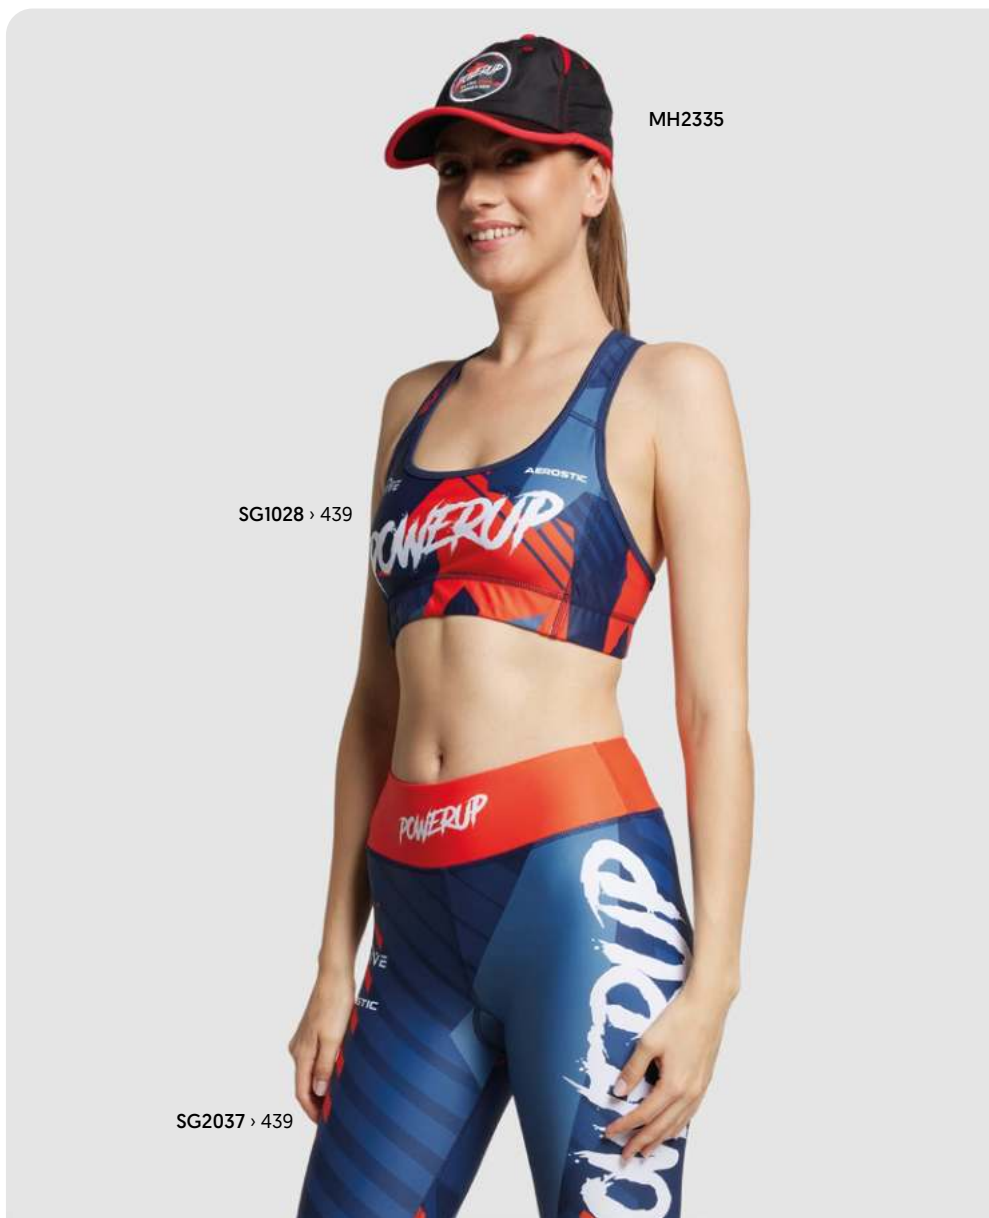

**Performance caps
in your colours, in
your design**

Pick your favourite style and
customise it in the colours of your
choice, matching your brand.

Delivery time: from 6 weeks.

MH2335

SG1028 › 439

SG2037 › 439