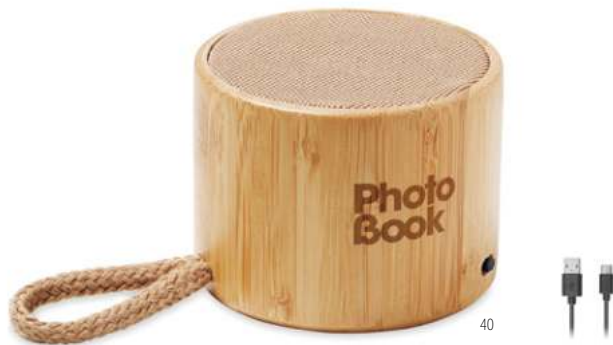

Cool MO6890

5.1 wireless speaker in ABS with bamboo casing, cotton on top and hanging loop. 1 Rechargeable Li-POL 300 mAh battery included. Includes an SD card port and an AUX/ USB cable. Output data: 3W, 3 Ohm and 5V. Playing time approx. 3h. **Size** Ø7,1x5,4 cm **Print technique** Pad printing,L