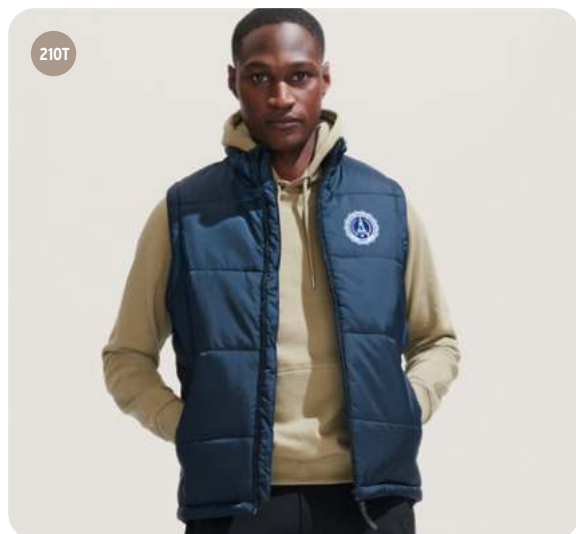

210T

BODYWARMER

SOL'S WARM S44002

Bodywarmer. Polyamide 210T. 100% Polyamide.
100% Polyester lining and padding . AC coating.
Printing techniques Embroidery*

S / M / L / XL / XXL / 3XL / 4XL / 5XL