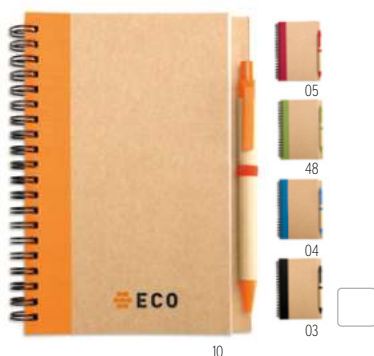

Sonora Plus IT3775

Recycled paper notebook with pen. **Size** 18x13x0,7 cm
Print technique Pad printing,S,DO1,DL,B,L