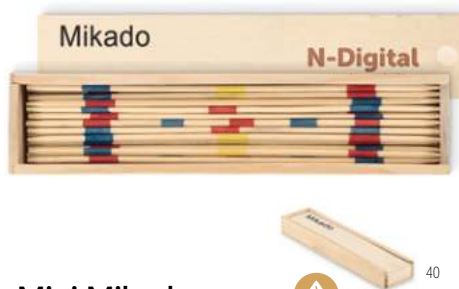

Mini Mikado MO9189

Wooden mikado set. Presented in wooden box.
Size 19x4x2 cm **Print technique** Pad printing,L,S