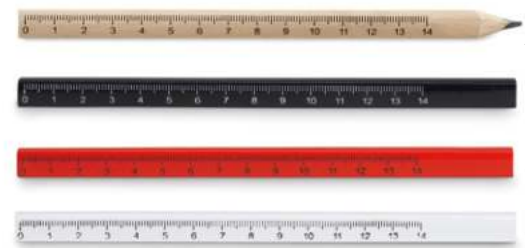

06

05

Highcut IT3011

Retractable knife. Clear finish and coloured body. **Size** 12,5x2,5x1,5 cm **Print technique** Pad printing,D01,DL

40

Maderos MO8686

Wooden carpenters pencil with 14 cm ruler. **Size** 17,5x1x0,8 cm **Print technique** Pad printing,L