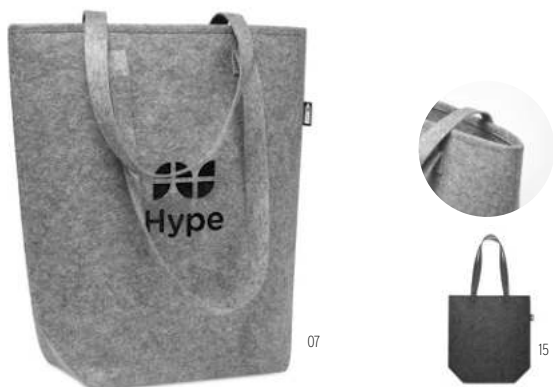

Taslo MO6185

RPET felt shopping bag. **Size** 40x15x42 cm **Print technique** Screen printing,T1,TD,TR,B