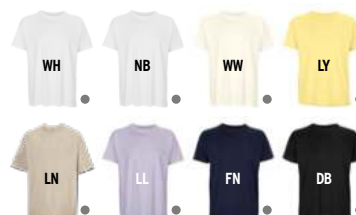

XS / S / M / L / XL / XXL