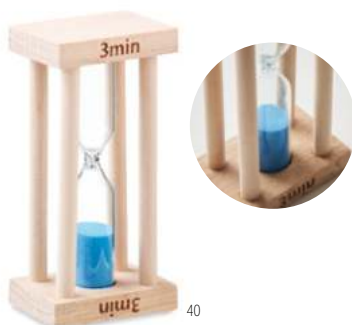

Ci MO6902 ●

Wooden sand timer. Approx. 3 minutes. **Size** 4,5x9x3 cm
Print technique Pad printing,L