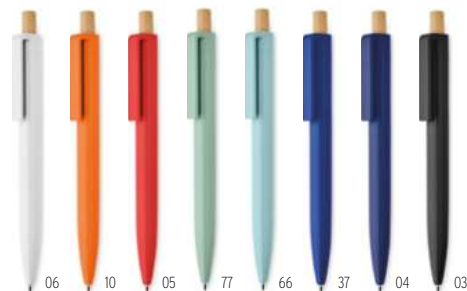

Negrito MO9393

Push button stylus pen in aluminium. When the logo is engraved on to the barrel, the colour revealed matches the colour of the touch tip. Blue ink. **Size** Ø1x14 cm **Print technique** Laser engraving