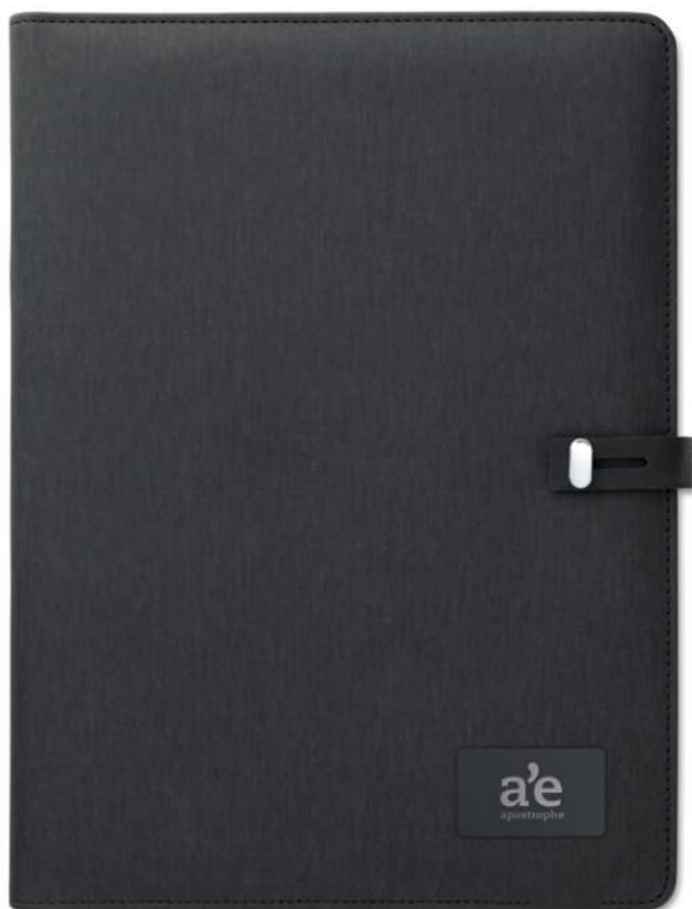

15W

A4 conference folder with linen-PU cover. 5000 mAh power bank and 15W magnetic wireless charger. 20 lined sheets notepad. Multiple internal compartments. Magnetic closure. Elastic pen holder. **Size** 23x31x2 cm
Print technique Pad printing, DO1, S, T1, TD, TR