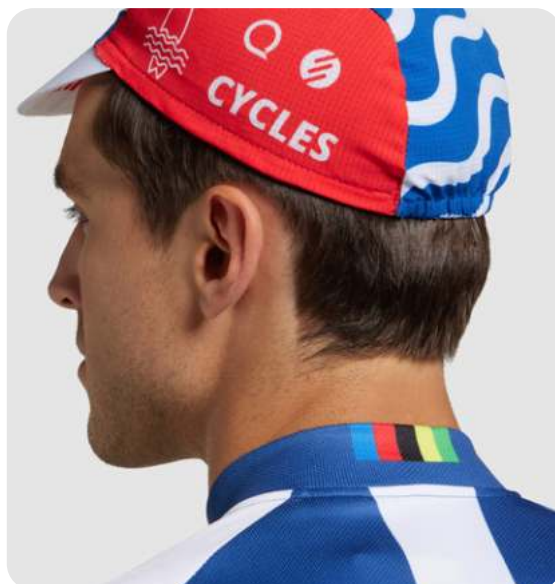

Mix and match with over 50 colours to match the fabric and accessories with your brand design.

Full colour garments to create designs with as many colours and logos as you want.