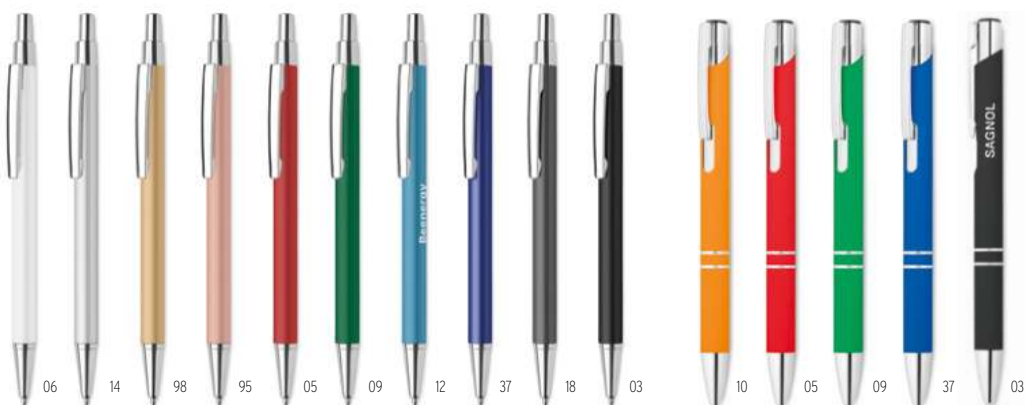

Dana MO6560

Push button ball pen in recycled aluminium. Blue ink.
Size Ø0,8x14 cm **Print technique** Pad printing, L

Aosta MO8857

Push button ball pen in rubberized finish. Blue ink. **Size** Ø1x13,5 cm **Print technique** Laser engraving