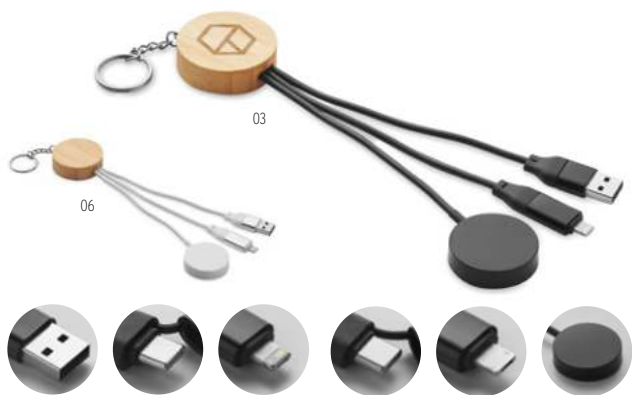

Cabo MO2443

60W cable in recycled ABS casing with keyring and phone stand. Input: 2-in-1 Type-C and Type-A. Output: Type-C and micro-B (2-in-1 pin). Cable length: 26 cm. **Size** 2,1x1,1x27,5 cm **Print technique** Pad printing,DL,D01

Linea MO2425

60W retractable charging cable in recycled ABS casing. Input: 2-in-1 Type-C and Type-A. Output: Type-C and micro-B (2-in-1 pin). Cable length: 80 cm. **Size** 5,3x5,3x1,6 cm **Print technique** Pad printing,DL,D01

MO2585

MO2567 > 99

03

Shaka MO2585 • 
 60W lanyard charging cable type-C to type-C
 in RPET with phone cord holder. **Size** 0,5x1 cm
Print technique Pad printing,L,DL,D01

Practical smartwatch charging cables

Bule MO2451

Key ring 4-in-1 charging cable 60W with bamboo detail. Input: 2-in-1 Type-C & Type-A. Output: Watch charging (Samsung® and Apple®), type-C and micro-B (2-in-1 pin).
Size 4,4x1,3x26,8 cm **Print technique** Pad printing,L,DL,D01