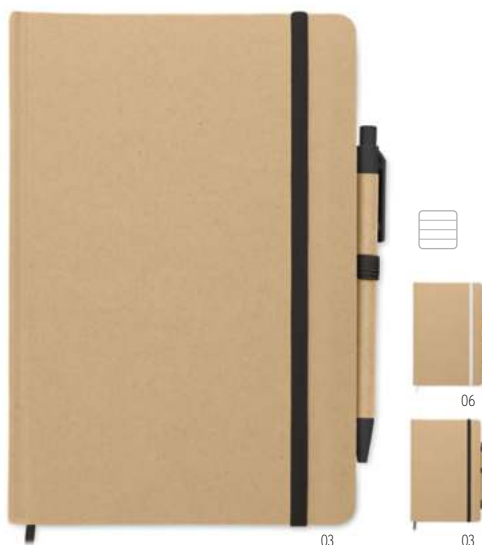

03

Caratil

MO2396

A5 notebook with hard recycled carton cover. Case bound. 160 lined pages (80 sheets recycled paper). Elastic closure strap and pen loop, ribbon bookmark. Includes push button ball pen with recycled paper barrel. Blue ink. **Size** 14x1,2x21 cm **Print technique** Pad printing,S,B,PD

06

03