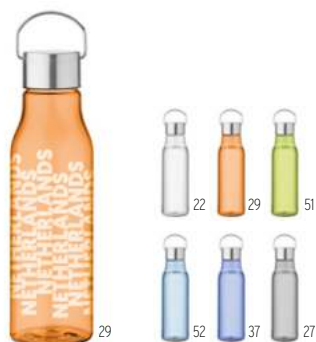

Vernal MO6976
Drinking bottle in RPET which is BPA free and stainless steel cap with lid handle. Leak free. Capacity: 600 ml. **Size** Ø6x23 cm **Print technique** Round screen printing, RD, PL