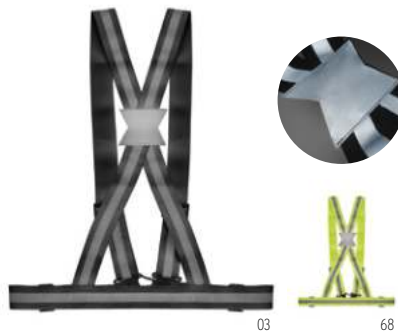

Allvisible MO6445

Adjustable 360° reflective body belt with silver stripes. For promotional use only. **Size** 51x52 cm
Print technique Screen printing,D01,DL,T1,TD,TR