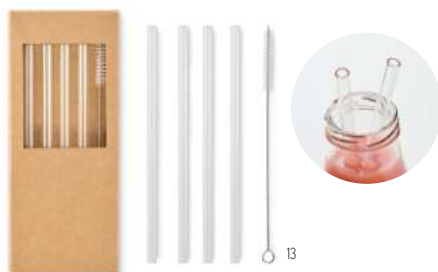

Glaw MO2452

Pack of 4 reusable straws in high borosilicate glass with 1 cleaning brush. **Size** 20x8x1 cm **Print technique** Pad printing,DL