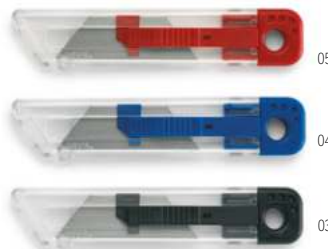

06

05

Highcut IT3011

Retractable knife. Clear finish and coloured body. **Size** 12,5x2,5x1,5 cm **Print technique** Pad printing,D01,DL

40

Maderos MO8686

Wooden carpenters pencil with 14 cm ruler. **Size** 17,5x1x0,8 cm **Print technique** Pad printing,L