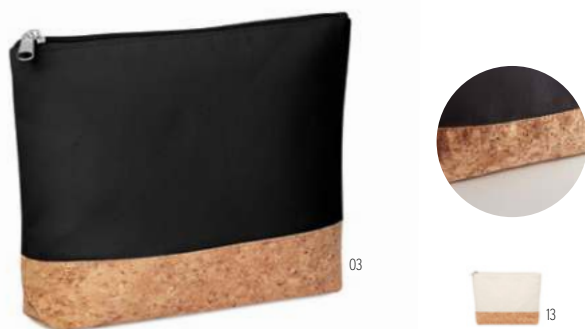

Porto Bag MO9817 220gs

Cosmetic bag in cotton with cork detail at the bottom. 220 gr/m². Cork is a natural material, due to its structural nature and surface porosity the final print result per item may have deviations. **Size** 24x5x17 cm **Print technique** Screen printing,T1,TD,TR