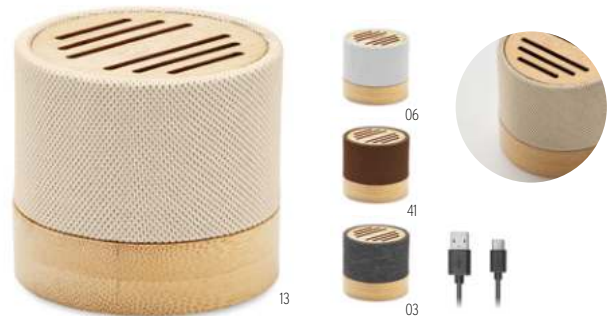

Boo! MO6847

5.0 wireless speaker in RPET casing with bamboo detail on top. 1 Rechargeable Li-ION 300 mAh battery included. Includes an SD card port and an AUX/ USB cable. Output data: 3W, 3 Ohm and 5V. Playing time approx. 3h. **Size** Ø6,1x5,3 cm **Print technique** Round screen printing ,L,P