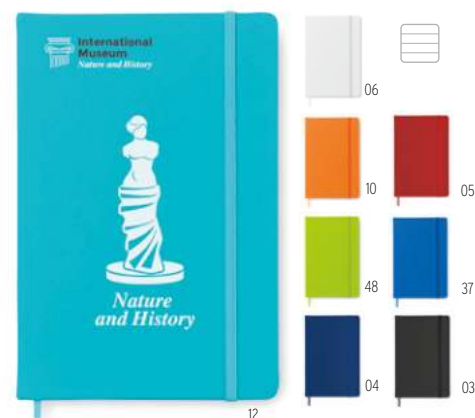

Notelux MO1800

A6 notebook with hard PU cover. Casebound. 192 lined pages (96 sheets). Matching elastic closure strap and ribbon page-marker. **Size** 14x9x1,5 cm **Print technique** Pad printing,S,T1,B,TR,PD