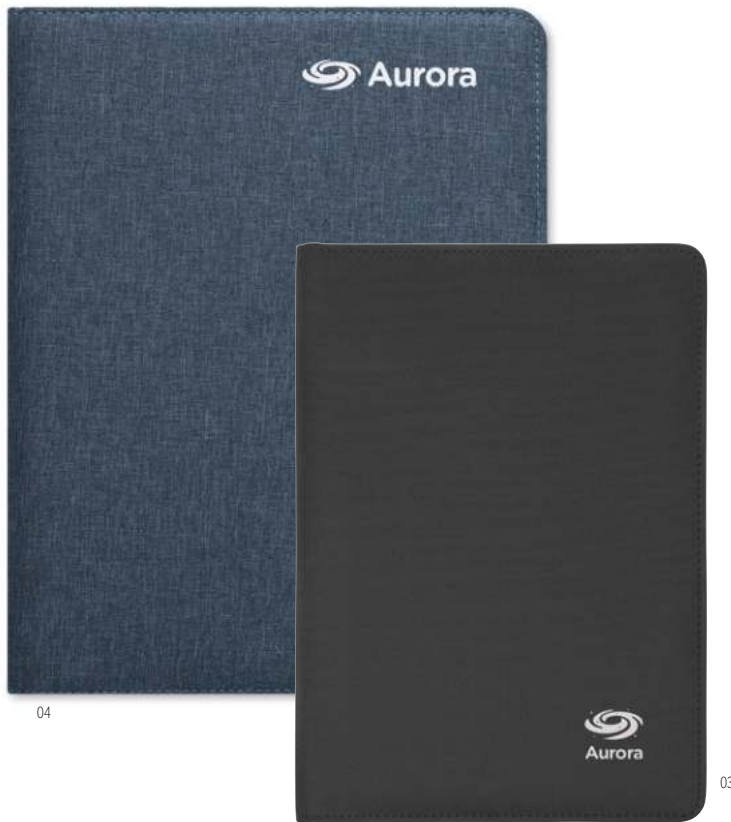

Casove MO6487 ●

A4 conference folder with RPET cover. 20 lined bamboo paper sheets notepad. Shaped inner pocket. 2 card holders. Pen holder. **Size** 24,3x31,2x1,4 cm **Print technique** Screen transfer,S,TD,TR

Folio MO2569 ●

A5 portfolio in 2 tone 300D RPET. Replaceable A5 notepad. 40 white lined bamboo paper pages (20 sheets). Pen holder. Cardholders inner side and one big compartment. **Size** 17x1,3x24 cm **Print technique** Screen printing,T1,TD,TR