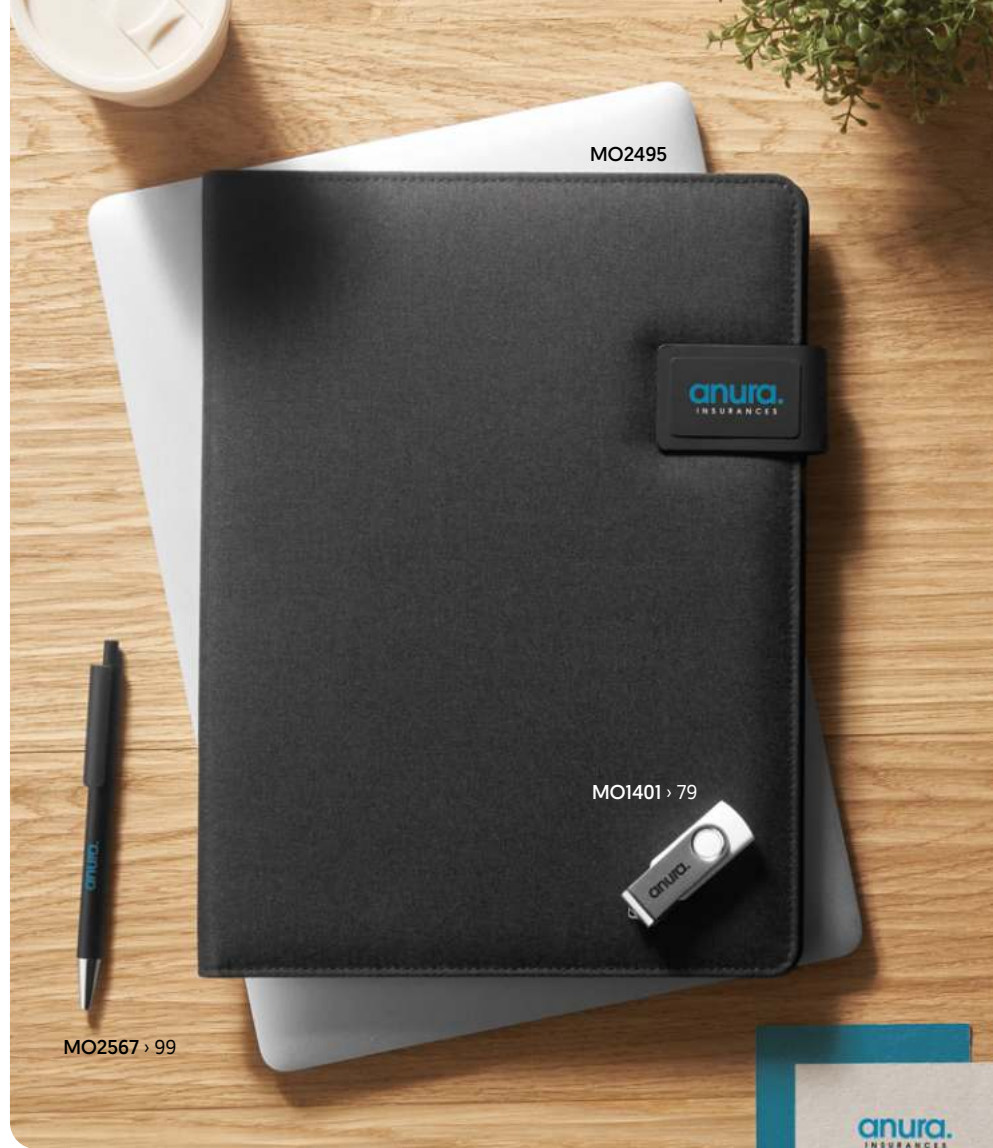

Smartfolder MO9401

A4 conference folder portfolio in linen-PU with clasp closure. DC5V/1A wireless charging. 4000 mAh power bank with a micro USB to a type C connector. 20 lined sheets notepad. Card holder. Pen holder. Black aluminium plate ideal for your logo.
Size 23x31x2 cm **Print technique** Laser engraving,T1,S,TD,TR